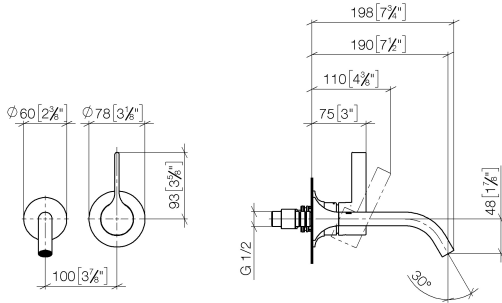

VAIA Wall-mounted single-lever basin mixer without pop-up waste - Brushed Durabronze (23kt Gold)

VAIA

36 860 809

- 190mm projection
- fixed spout
- circular, air-enriched flow
- hole diameter spout 37 mm
- hole diameter single-lever mixer 57 mm
- rosette for single-lever mixer Ø 78mm
- rosette for spout Ø 60mm
- max. flow 5.7 l/min
- lead-free
- This product can help a building meet the requirements of Green Building Rating Systems, e.g. LEED®, BREEAM®, DGNB

Required miscellaneous

Concealed wall-mounted single-lever mixer mixer on right - 35 816 970 90
 •NOTE:Not suitable for concealed installation.Connection by means of angle valves, mounted with screws to back wall.

Required miscellaneous

Concealed wall-mounted single-lever mixer - 35 860 970 90
 •max. recess depth 95 mm
 •min. recess depth 80 mm

36 860 809
mm [inches]

Flow rate chart

Trajectory diagram

Certificates

DVGW_DW- WRAS_2107018. LGA_29898.
6512DN0435.

36 860 809

Spare parts list

No.	Item Number	Name	Quantity used	Delivery time
1	09 24 03 072 10 90	nipple	1	2
2	13 800 809-28	VAIA Wall-mounted basin spout without pop-up waste - Brushed Durabronz (23kt Gold)	1	20
3	09 20 80 021-28	handle	1	20
4	90 31 11 063 00 90	pin	1	2
5	90 31 20 087 00-28	plug	1	20
6	09 11 02 288-28	cover	1	20
7	90 27 80 012 00-28	rosette	1	20
8	90 15 05 064 01 90	cartridge	1	2
9	90 30 09 064 00 90	key	1	2