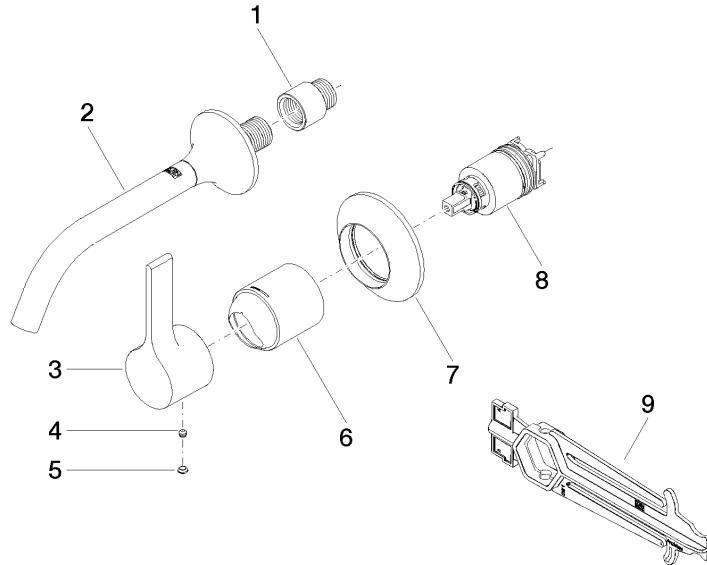

VAIA Wall-mounted single-lever basin mixer without pop-up waste - Brushed Durabronze (23kt Gold)

VAIA

36 860 809

- 190mm projection
- fixed spout
- circular, air-enriched flow
- hole diameter spout 37 mm
- hole diameter single-lever mixer 57 mm
- rosette for single-lever mixer Ø 78mm
- rosette for spout Ø 60mm
- max. flow 5.7 l/min
- lead-free
- This product can help a building meet the requirements of Green Building Rating Systems, e.g. LEED®, BREEAM®, DGNB

Required miscellaneous

Concealed wall-mounted single-lever mixer mixer on right - 35 816 970 90
 •NOTE:Not suitable for concealed installation.Connection by means of angle valves, mounted with screws to back wall.

Required miscellaneous

Concealed wall-mounted single-lever mixer - 35 860 970 90
 •max. recess depth 95 mm
 •min. recess depth 80 mm

36 860 809
mm [inches]

Flow rate chart

Trajectory diagram

Certificates

DVGW_DW- WRAS_2107018. LGA_29898.
6512DN0435.

36 860 809

Spare parts list

No.	Item Number	Name	Quantity used	Delivery time
1	09 24 03 072 10 90	nipple	1	2
2	13 800 809-28	VAIA Wall-mounted basin spout without pop-up waste - Brushed Durabronz (23kt Gold)	1	20
3	09 20 80 021-28	handle	1	20
4	90 31 11 063 00 90	pin	1	2
5	90 31 20 087 00-28	plug	1	20
6	09 11 02 288-28	cover	1	20
7	90 27 80 012 00-28	rosette	1	20
8	90 15 05 064 01 90	cartridge	1	2
9	90 30 09 064 00 90	key	1	2