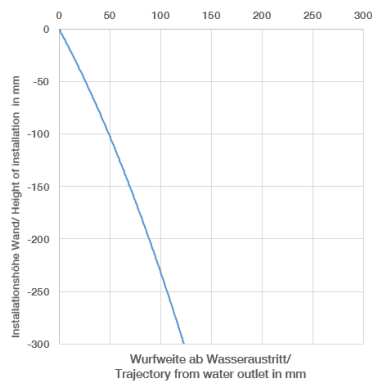

VAIA Wall-mounted single-lever basin mixer without pop-up waste - Brushed Durabronze (23kt Gold)

VAIA

36 860 809

- 190mm projection
- fixed spout
- circular, air-enriched flow
- hole diameter spout 37 mm
- hole diameter single-lever mixer 57 mm
- rosette for single-lever mixer Ø 78mm
- rosette for spout Ø 60mm
- max. flow 5.7 l/min
- lead-free
- This product can help a building meet the requirements of Green Building Rating Systems, e.g. LEED®, BREEAM®, DGNB

Required miscellaneous

Concealed wall-mounted single-lever mixer - 35 860 970 90
 •max. recess depth 95 mm
 •min. recess depth 80 mm

36 860 809
mm [inches]

Flow rate chart

Trajectory diagram

Certificates

DVGW_DW- WRAS_2107018. LGA_29898.
6512DN0435.